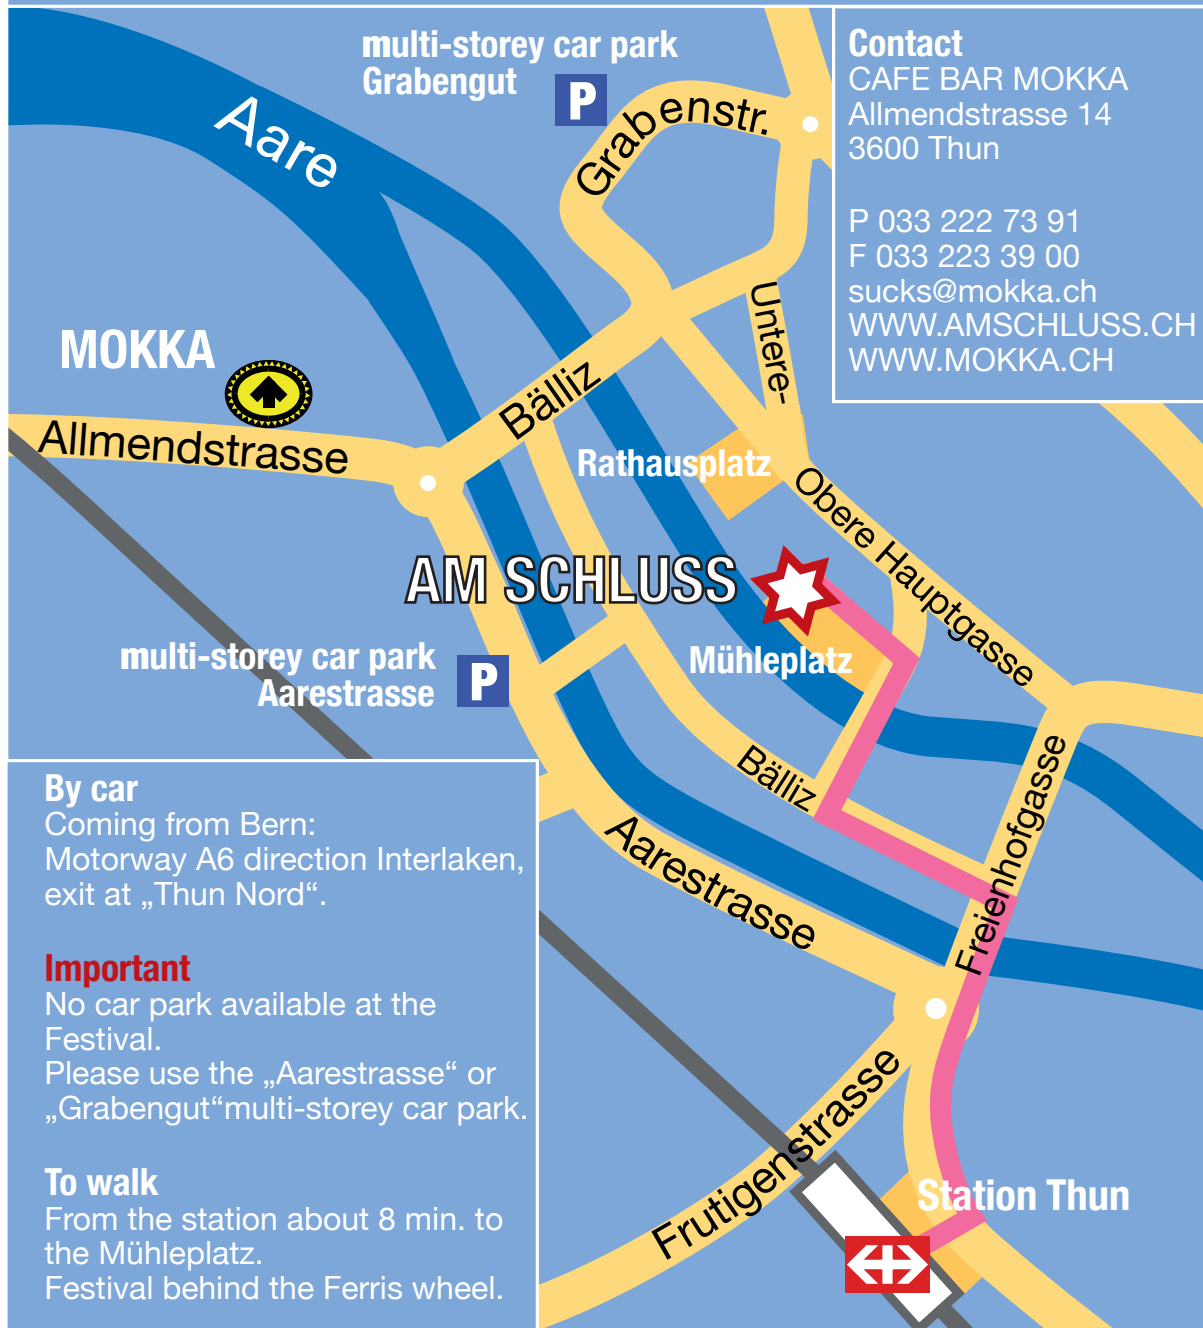

AM SCHLUSS

THURSDAY 23. JULY - SUNDAY 2. AUGUST 2009

Contact

CAFE BAR MOKKA
Allmendstrasse 14
3600 Thun

P 033 222 73 91
F 033 223 39 00
sucks@mokka.ch
WWW.AMSCHLUSS.CH
WWW.MOKKA.CH

By car

Coming from Bern:
Motorway A6 direction Interlaken,
exit at „Thun Nord“.

Important

No car park available at the
Festival.
Please use the „Aarestrasse“ or
„Grabengut“ multi-storey car park.

To walk

From the station about 8 min. to
the Mühleplatz.
Festival behind the Ferris wheel.